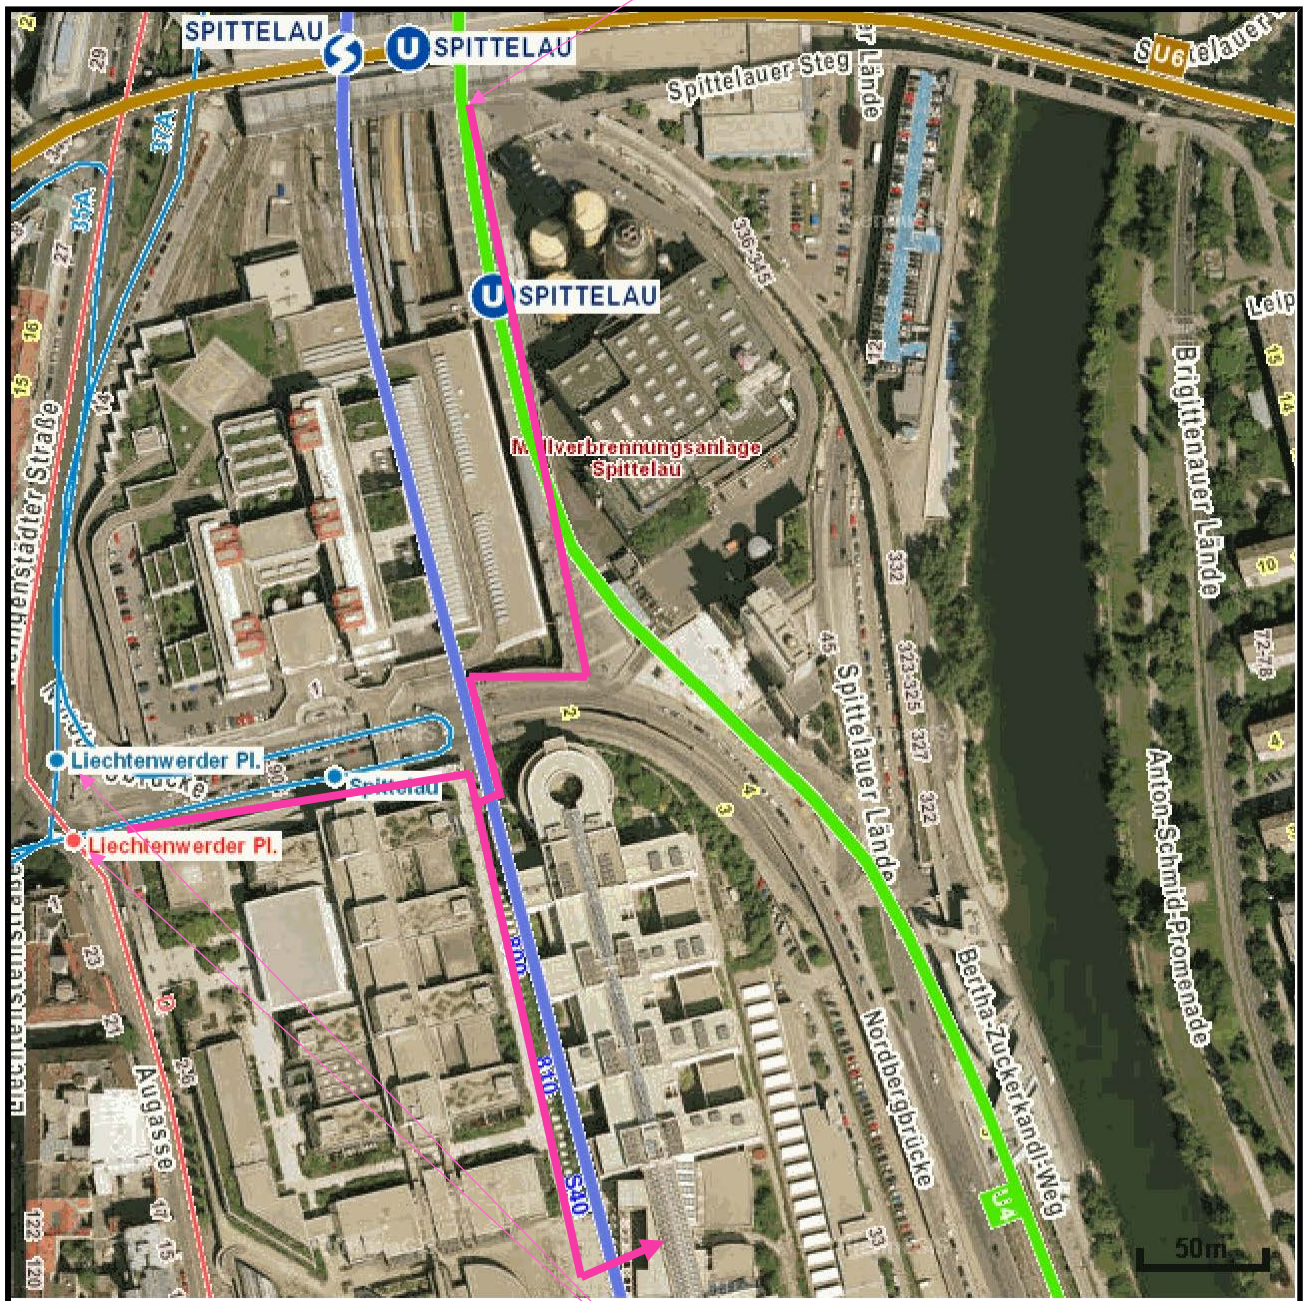

How to reach us ...

Dean's office of Faculty of Earth Sciences, Geography and Astronomy

City map:

[more](#)

Arrival – by public transport:

By underground: U 4 to Spittelau / U 6 till Spittelau

By tram: D to Liechtenwerder Platz

See map on the next page

Arrival – by car:

Althanstraße, Nordbergbrücke

Parking ticket required; chargeable short term parking zone (gebührenpflichtige Kurzparkzone); available at post offices, petrol station, tobacco shops

Web: <http://fgga.univie.ac.at/en>

approx. 500 meters from subway station
Spittelau (U4, U6)
to UZA II (main entrance „Geozentrum“)

Quelle:

Stadt Wien / ViennaGIS

<http://www.wien.gv.at/stadtplan/>

<http://www.wien.gv.at/viennagis>

approx. 300 meters from tram stop
Liechtenwerder Platz (tram D)
outbound stop = red / inbound stop = blue
to UZA II (main entrance „Geozentrum“)