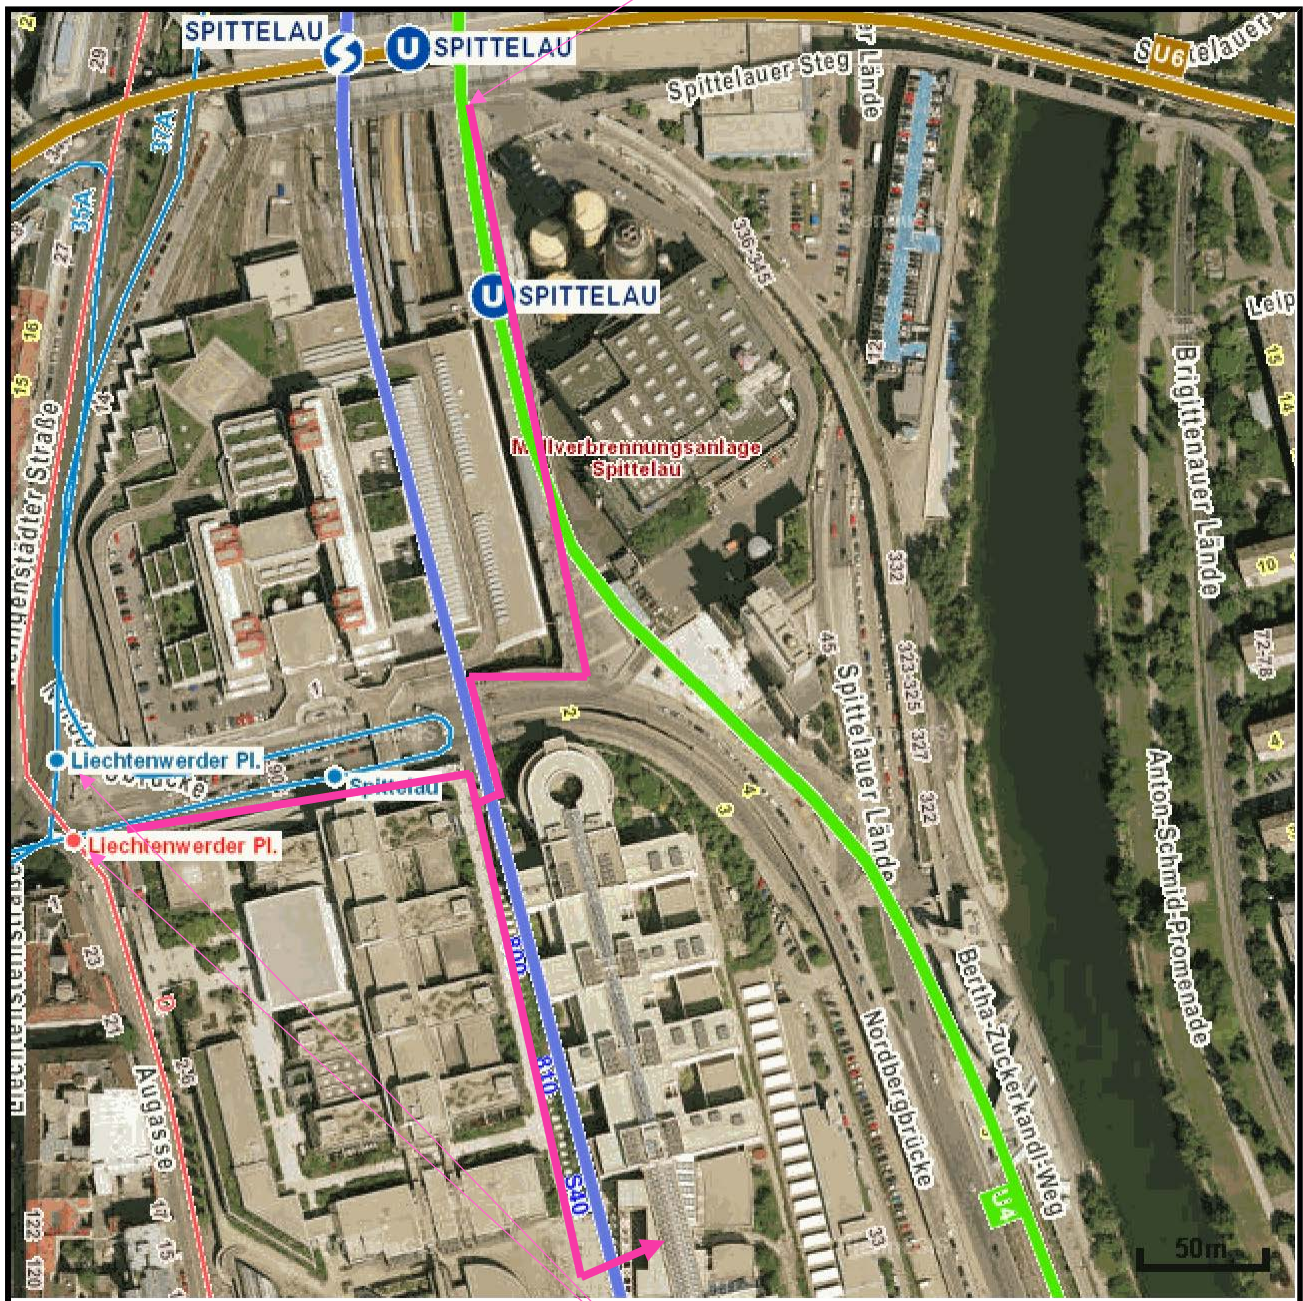

How to reach us ...

Dean's office of Faculty of Earth Sciences, Geography and Astronomy

Arrival – by public transport:

By underground: U 4 to Spittelau / U 6 till Spittelau

By tram: D to Liechtenwerder Platz

See map on the next page

Arrival – by car:

Althanstraße, Nordbergbrücke

Parking ticket required; chargeable short term parking zone (gebührenpflichtige Kurzparkzone); available at post offices, petrol station, tobacco shops

Web: <http://fgga.univie.ac.at/en>

approx. 500 meters from subway station
Spittelau (U4, U6)
to UZA II (main entrance „Geozentrum“)

Quelle:

Stadt Wien / ViennaGIS

<http://www.wien.gv.at/stadtplan/>

<http://www.wien.gv.at/viennagis>

approx. 300 meters from tram stop
Liechtenwerder Platz (tram D)
outbound stop = red / inbound stop = blue
to UZA II (main entrance „Geozentrum“)