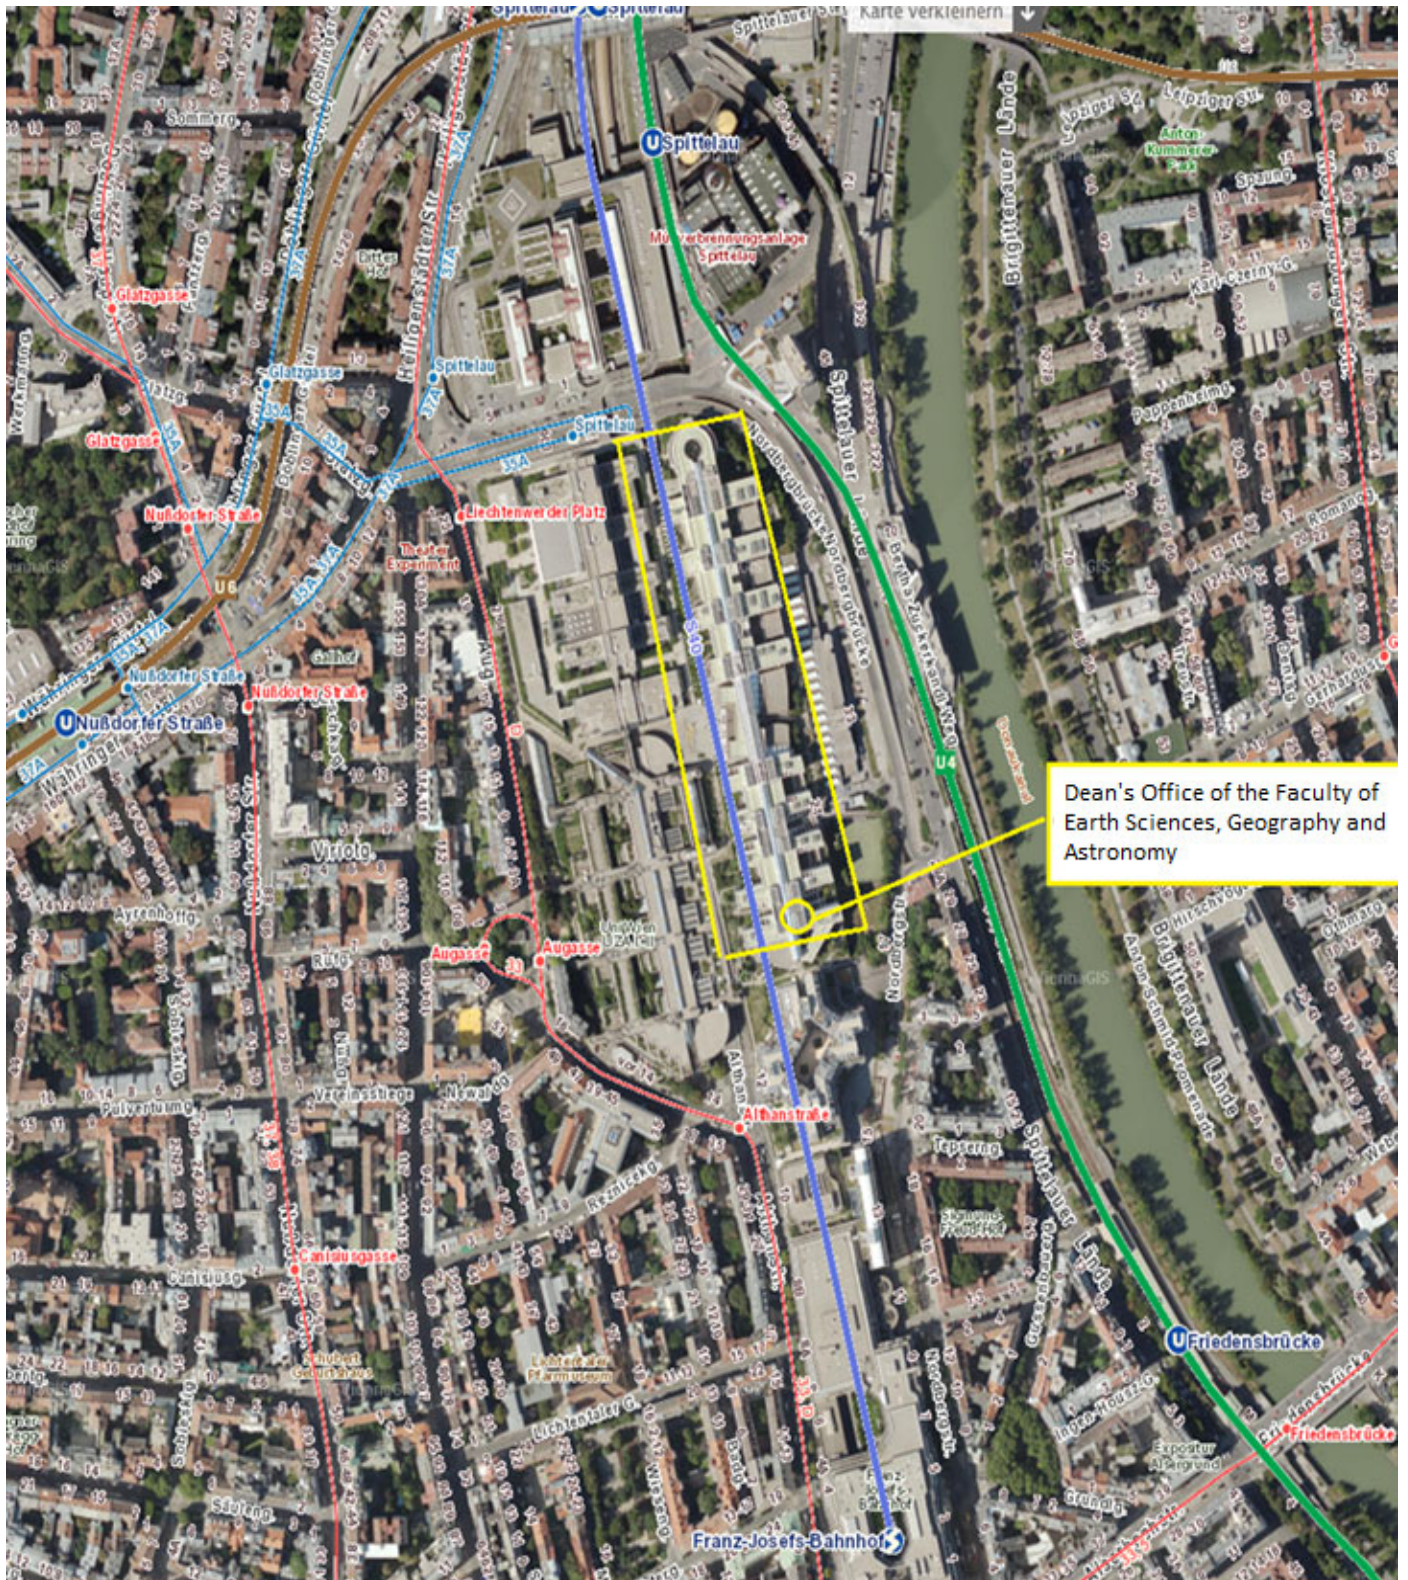

Dean's Office of the Faculty of
Earth Sciences, Geography and
Astronomy

<https://www.wien.gv.at/stadtplan/>

Quelle: Stadt Wien – Vienna GIS <https://www.wien.gv.at/viennagis/>