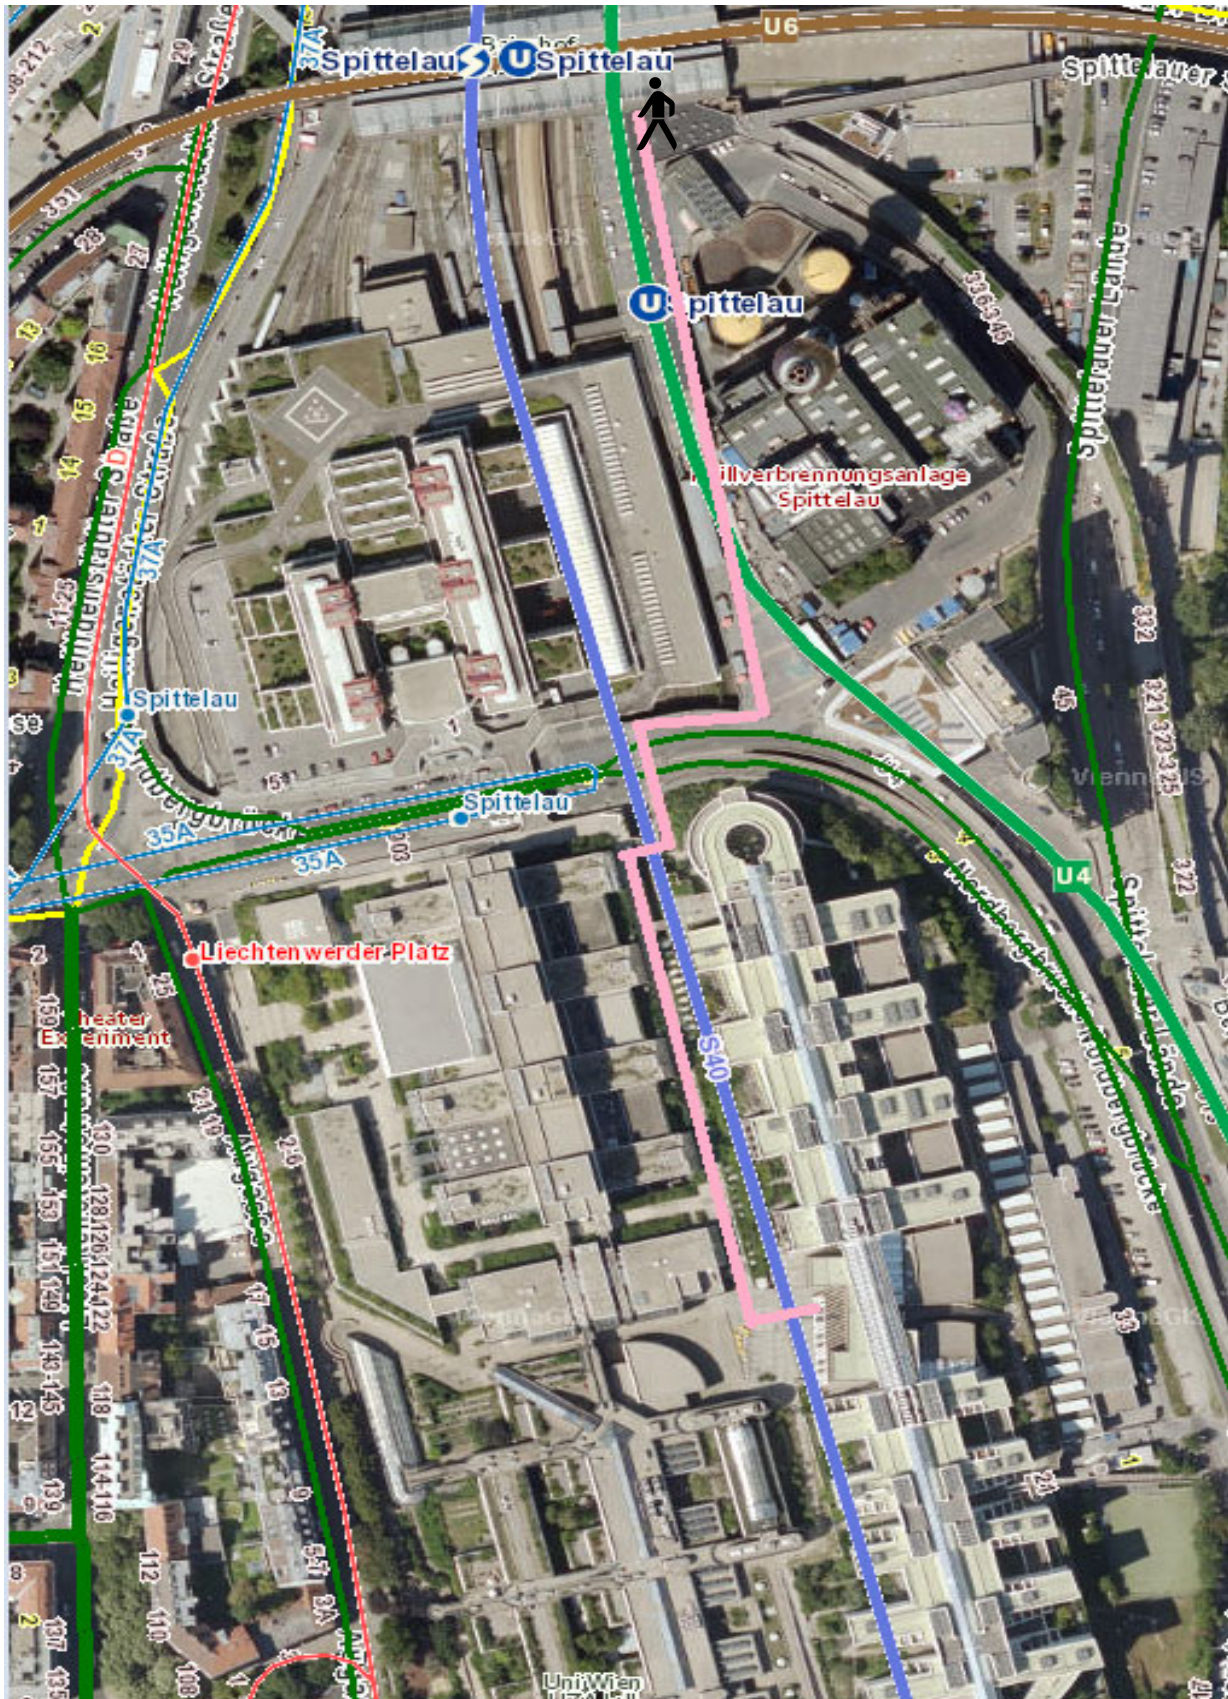

<https://www.wien.gv.at/stadtplan/>

Quelle: Stadt Wien – Vienna GIS <https://www.wien.gv.at/viennagis/>