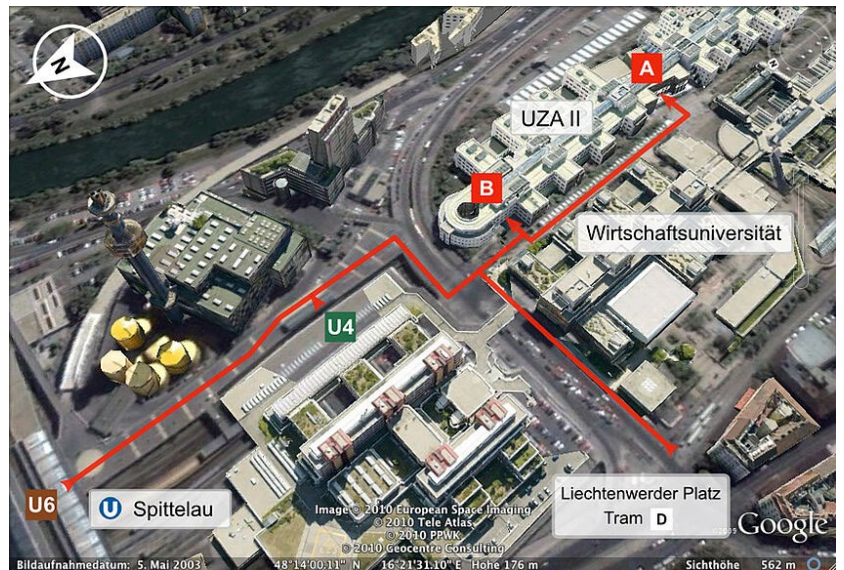

### Lecture Room 2 / Hörsaal 2 (2A122) - UZA II, Section A, Level 1

Josef-Holaubek-Platz 2 (UZA II), 1090 Vienna

#### Train/underground:

Spittelau (U4, U6, train)  
Exit Josef-Holaubek-Platz

#### By tram:

Tram D, Stations  
Lichtenwerder Platz or  
Althanstraße

At the UZA II building (Haus 2 -  
Geozentrum) **please follow the  
signs to Section / Stair A** and go  
down one floor (level 1).

The Lecture Room II is located at the ground level (**Level 1/ Ebene 1**, right below Lecture Room III) near exit A.